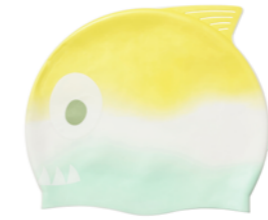

Add to Wishlist

Mini Swim Goggles

CORE  
Salty the Shark  
SCMSGAQU

Add to Wishlist

Kids Swimming Cap

Salty the Shark  
S41SCSHK

Add to Wishlist

Kids Snorkel Set Small