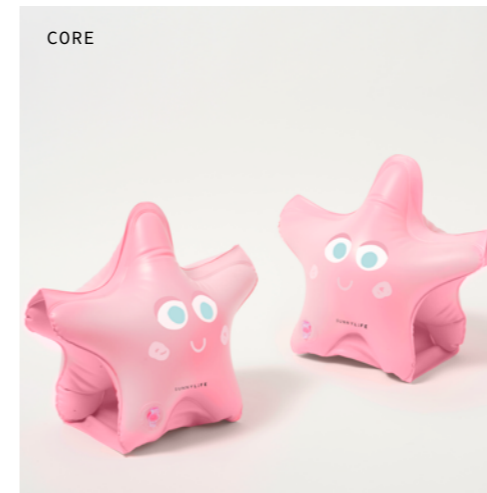

Float Bands Melody the Mermaid

SPECIFICATIONS

WEIGHT

0.1 kg
0.22 lb

PRODUCT DIMENSIONS

18x25x22 cm
7.1x9.8x8.7 in

MATERIAL

PVC

COLOUR AND CODE

Strawberry
SCIFBSTA

PRICING

CAN

WHS - $10.00

MSRP - $20.00

PACKAGING

12 | Box

- MAX. WEIGHT: 30KG/ 66LBS.
- COMFORTABLE DESIGN FOR FREEDOM TO SWIM AND PLAY.
- DEVELOPS SWIMMING ABILITIES WHILE ALSO BUILDING CONFIDENCE IN YOUNG SWIMMERS.
- CHILDREN MUST BE SUPERVISED BY AN ADULT AT ALL TIMES WHEN PLAYING IN THE WATER.
- MADE FROM NON-TOXIC PHTHALATE FREE PVC.
- OUR INFLATABLES HAVE IMPORTANT SAFETY LABELS.