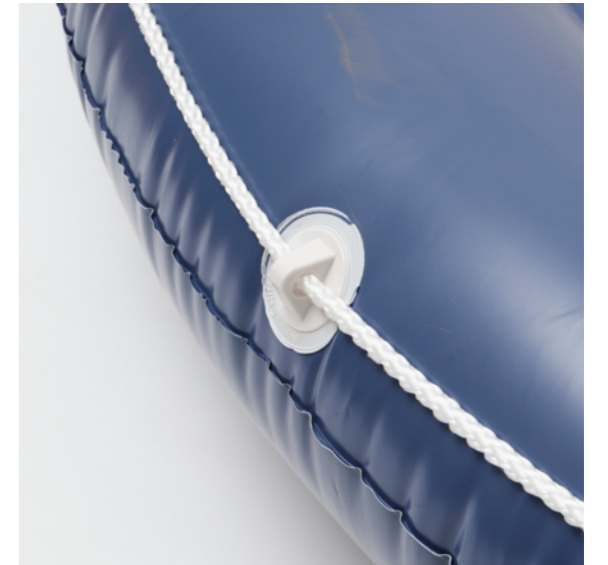

NEW Luxe Twin Hammock Float

SPECIFICATIONS

WEIGHT

2.3 kg
5.1 lb

PRODUCT DIMENSIONS

200x200x30 cm
78.7x78.7x11.8 in

MATERIAL

PVC , Nylon

COLOURS

LE WEEKEND

Navy

S41PRLZY

PACKAGING

3 | Box with Handle

PRICING

CAN

WHS - $67.50

MSRP - $135.00

MAX. WEIGHT: 100KG/
220LBS.

FITS 2 ADULTS

FULL HAMMOCK
INTERIOR WITH
SURROUNDING ROPE
HANDLES.

ATTACHED FIX HOOK TO
TEATHER FLOAT TO BOAT
OR STATIONARY POINT.

INCLUDES REPAIR
PATCH IN CASE OF
PUNCTURES.

MADE FROM
NON-TOXIC PHTHALATE
FREE PVC.

OUR INFLATABLES HAVE
IMPORTANT SAFETY
LABELS.

THIS IS NOT A
LIFESAVING DEVICE.

USE UNDER CONSTANT
COMPETANT SUPERVISION

DO NOT DIVE OR JUMP.