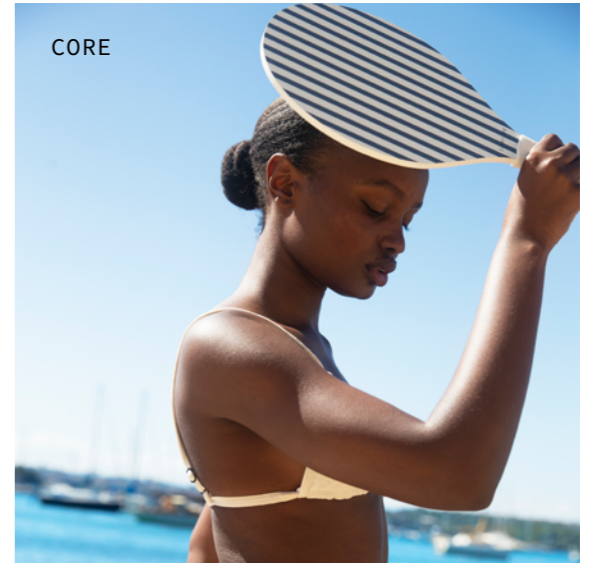

Beach Paddle Set

SPECIFICATIONS

WEIGHT

0.6 kg
1.3 lb

PRODUCT DIMENSIONS

21x40x4 cm
8.3x15.7x1.6 in

MATERIAL

MDF, EVA, TPR

COLOURS

RIO SUN

Multi

S41BBTML

TIE DYE

Multi

S41BBTDY

THE RESORT-CORE

Coastal Blue

SCBPSCBL

POOL SIDE-CORE

Pastel Gelato

SCBPSPGE

PACKAGING

12 | Carry Bag with Sticker

PRICING

CAN

WHS - $22.50

MSRP - $45.00

INCLUDES X2 BATS, X2 BALLS AND X1 CARRY CASE.

6+

SUITABLE FOR KIDS OVER THE AGE OF 6 YEARS OLD.

SOFT HANDLES FOR A FIRM, COMFORTABLE GRIP.

HANDY ZIPPER CARRY CASE.

ADJUSTABLE CARRY STRAP.