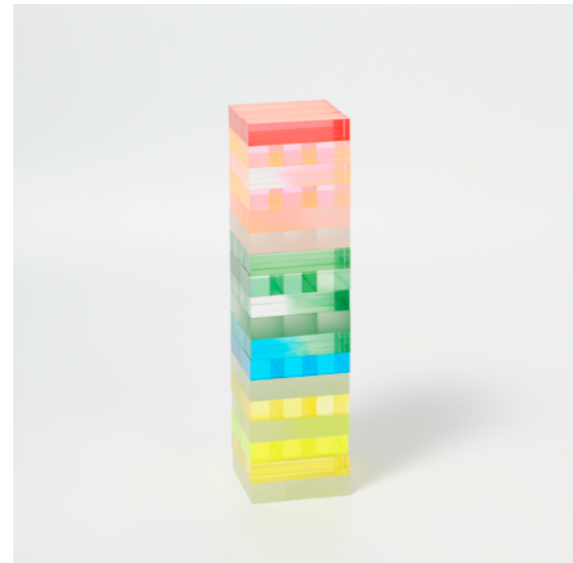

CORE Lucite Jumbling Tower

SPECIFICATIONS

WEIGHT

1.9 kg
4.2 lb

PRODUCT DIMENSIONS

28x8x8 cm
11x3.1x3.1 in

MATERIAL

Acrylic

COLOURS

OMBRE-CORE

Sherbert

SCLJTSHE

PACKAGING

2 | Wrapped Box with APET Plastic Cover

PRICING

CAN

WHS - $117.50

MSRP - $235.00

INCLUDES X54 STYLISH BLOCKS.

LUCITE DISPLAY CASE.

HIGH QUALITY TRANSPARENT LUCITE.

KEEP AWAY FROM DIRECT SUNLIGHT.

KEEP IT CLEAN WITH A SOFT DRY CLOTH.