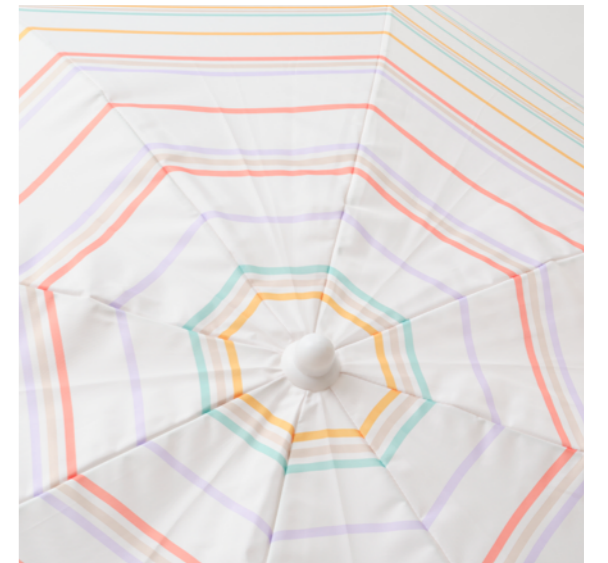

Beach Umbrella

SPECIFICATIONS

WEIGHT

2.3 kg
5 lb

PRODUCT DIMENSIONS

180x180x200 cm
70.9x70.9x78.7 in

MATERIAL

Polyester, Wood (Beech), fiber-glass, aluminum, PP

COLOURS

MANGO BAY

Golden Mustard Stripe
S41BUGMS

RIO SUN
Multi Stripe

S41BUMUL

PACKAGING

2 | Swing Tag

PRICING

CAN

WHS - $72.50

MSRP - $145.00

IMPROVED POLE CONSTRUCTION.

UPF50 SUN PROTECTION.

NEW WIDER STRUCTURE: 155CM X 210CM OPEN DIAMETER / 61IN X 82IN.

WOODEN POLE.

SAND SCREW TIP FOR EXTRA GRIP IN THE SAND.

INCLUDES CARRY BAG WITH SHOULDER STRAP FOR EASY TRANSPORT AND STORAGE.