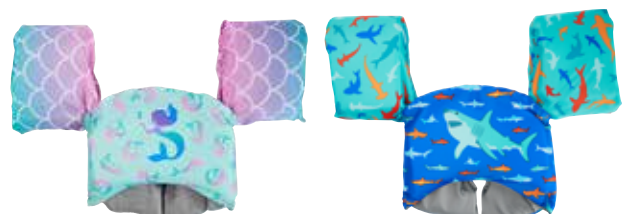

SWIM TRAINER LIFE JACKET™ (PFD)

- US Coast Guard & Transport, Canada approved.
- UPF 50+
- Out of reach adjustable back buckle.
- Child 33-55 lb.

Assortment | 6070478

Case Pack: 4 (Mermaid 2 / Shark 2)