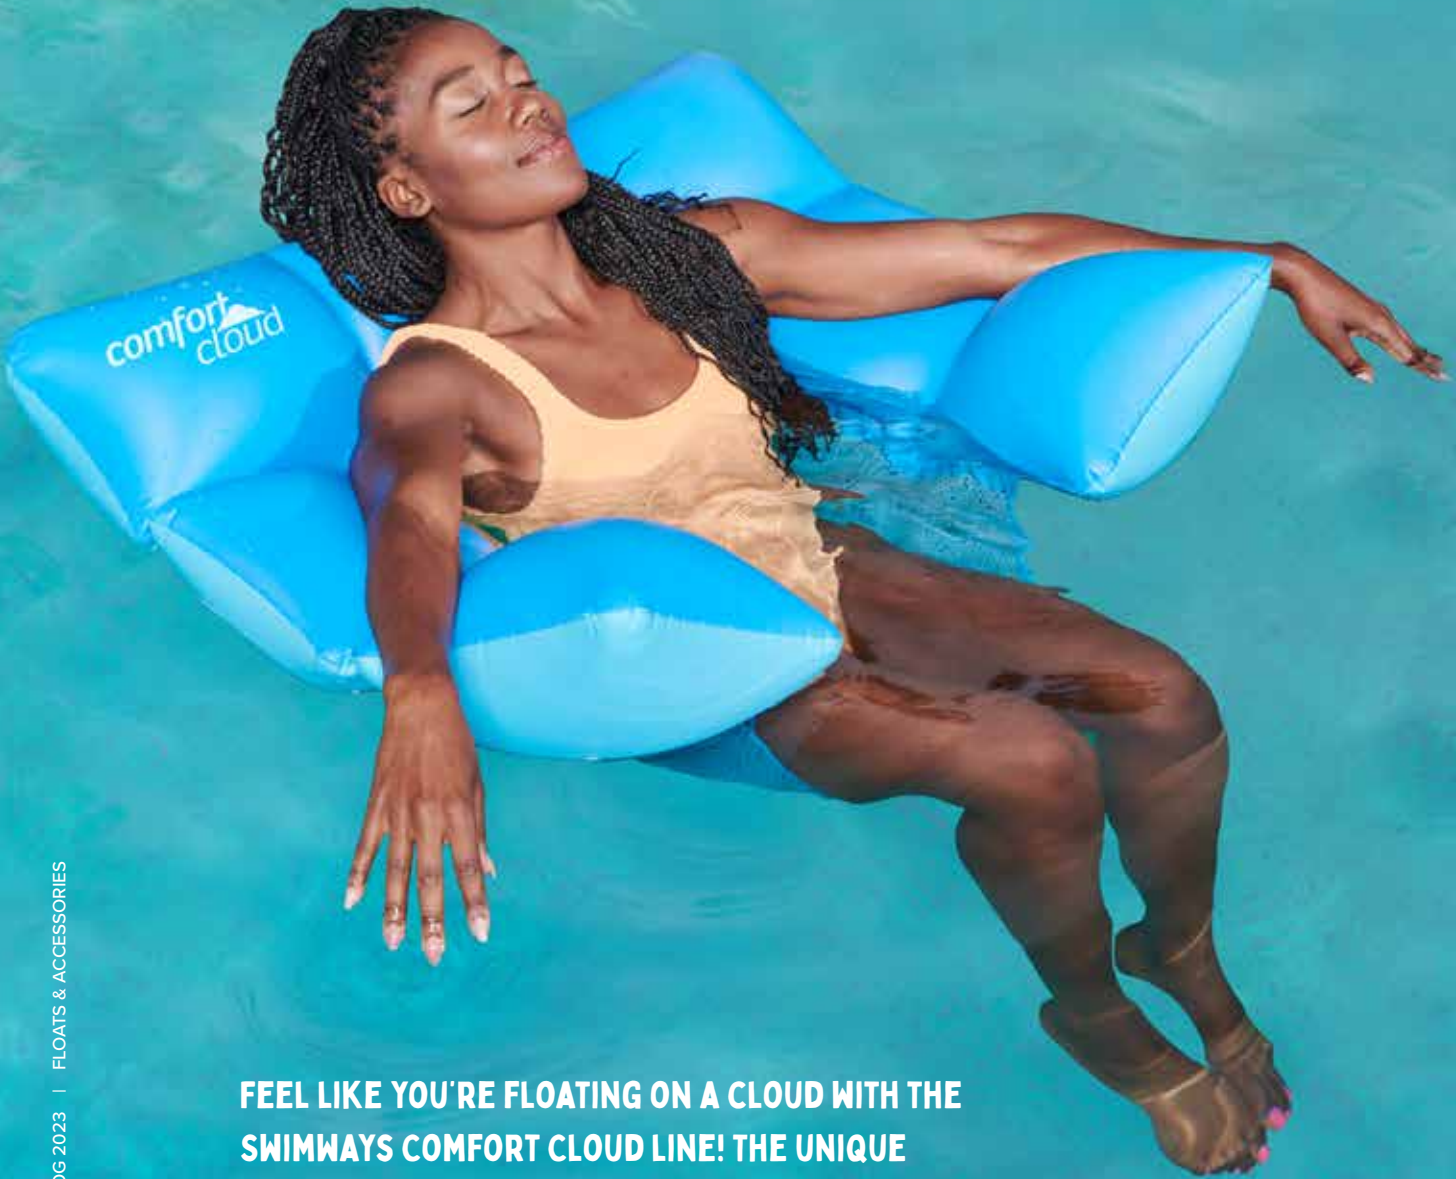

ELITE SPRING FLOAT HAMMOCK™ **NEW!**

- Our best-selling Original Spring Float, now with a linking feature to float with friends!
- 66" x 40"

Blue Tropical Leaf | 6069310 | Case Pack: 6

ELITE SPRING FLOAT SUNSEAT™ **NEW!**

- Our best-selling chair float, now with a linking feature to float with friends!
 - 40" x 40" x 16"
- Blue Tropical Leaf | 6069309 | Case Pack: 6

ELITE SPRING FLOAT RECLINER™ **NEW!**

- Our best-selling Recliner, now with a linking feature to float with friends!
- 57" x 36" x 16"

Blue Tropical Leaf | 6069308 | Case Pack: 6

comfort cloud

FEEL LIKE YOU'RE FLOATING ON A CLOUD WITH THE SWIMWAYS COMFORT CLOUD LINE! THE UNIQUE CLOUD-LIKE INFLATION PAIRED WITH A SOFT MESH SEAT ALLOWS YOU TO FLOAT FOR HOURS IN COMPLETE RELAXATION.

COMFORT CLOUD SLING SEAT™

- Exclusive Hyper-Flate Valve™ Technology.
- Generous arm support in an upright seated position.
- Textured non-stick PVC with cooling mesh seat.
- Inflated measures 35" x 29".
- Ages 15+