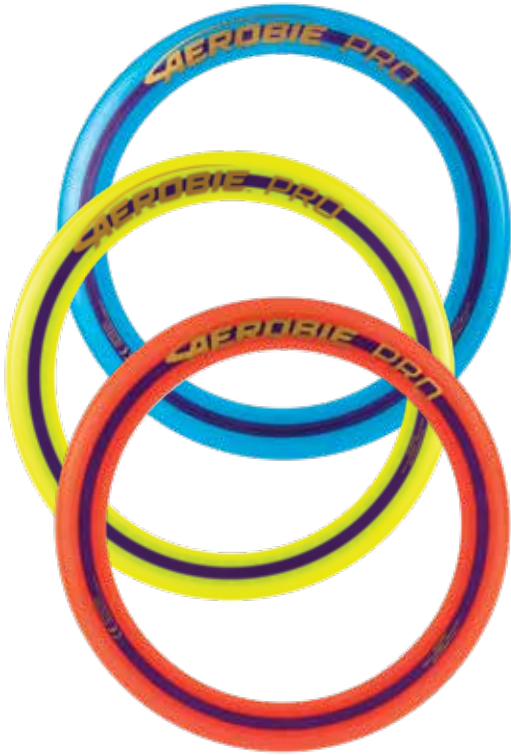

HYDRO GOLF™ **NEW!**

- Bring your golf game to the water!
- Includes 1 floating target, 1 chipping green, and 9 floating golf balls.
- With your best swing hit the ball off of the chipping green and onto the floating course. Aim for the green or a hole in one to gain points.

6068636 | Case Pack: 6

Founded in 1985 by Stanford Engineering Professor Alan Adler, Aerobie™ has a rich heritage rooted in performance, innovation, and fun. After noticing the shortcomings of other discs, Professor Adler set out to engineer the world's farthest throwing disc. The results: the Pro Ring went on to break the world record, soaring over 1,333 feet! This led to Aerobie's performance laden features in our full line of rings and discs. Aerobie is a world leader in performance flight.

PRO RING™

- World Record Breaking Ring.
- Aerodynamic shape for maximum distance.
- TPR cushion for soft and easy catches.
- 13" diameter
- Ages 5+

Assortment | 6046323 | Case Pack: 12 (Blue 4 / Yellow 4 / Red 4)