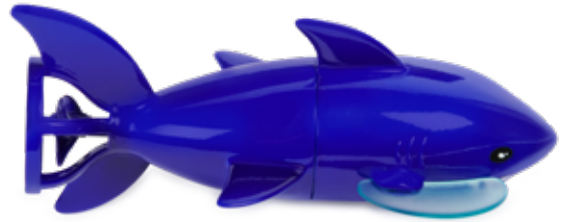

ZOOM A RAYS

- Submerge the Zoomarays and watch them perform tricks.
- Each Zoomaray performs a different technique: helix, swirl and breach!
- 3 per pack.

6069480 | Case Pack: 6

SWIRL DIVERS™

- Watch them spin & swirl as they sink to the bottom of the pool.
- Action inspired by helicopter seeds.
- 3 per pack.
- Ages 5+

6065747 | Case Pack: 6