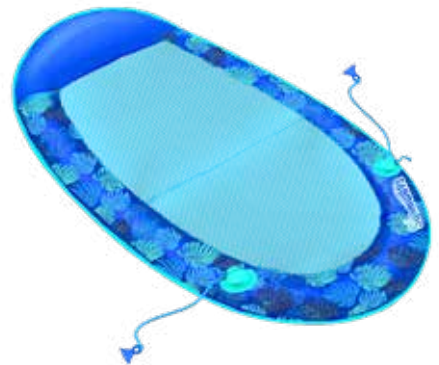

SPRINGFLOAT™ ELITE

NEW!

INTRODUCING AN ELITE LINE OF OUR BEST-SELLING SPRING FLOAT FORMATS, NOW WITH A CONNECTING FEATURE TO FLOAT TOGETHER!

- Each float connects to other Elite Spring Floats.
- 2 suction tethers stick to most pool sides. Adjust up to 2ft.
- Includes Inner Spring Technology™, Hyper-Flate™ valve & mesh carry bag.
- Age 15+

**FLOAT SOLO,
DON'T DRIFT AWAY**

**CONNECT WITH
A FRIEND**

**CREATE A
FLOAT-ILLA**

ELITE SPRING FLOAT PAPANAN™ **NEW!**

- Our best-selling Papanan, now with a linking feature to float with friends!
 - 36" diameter
- Blue Tropical Leaf | 6069311 | Case Pack: 6

ELITE SPRING FLOAT HAMMOCK™ **NEW!**

- Our best-selling Original Spring Float, now with a linking feature to float with friends!
- 66" x 40"

Blue Tropical Leaf | 6069310 | Case Pack: 6

ELITE SPRING FLOAT SUNSEAT™ **NEW!**