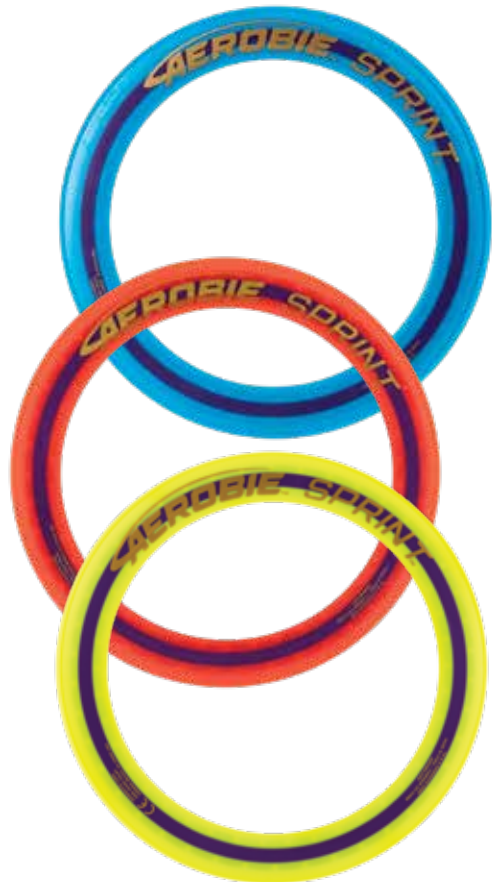

PRO RING™

- World Record Breaking Ring.
- Aerodynamic shape for maximum distance.
- TPR cushion for soft and easy catches.
- 13" diameter
- Ages 5+

Assortment | 6046323 | Case Pack: 12 (Blue 4 / Yellow 4 / Red 4)

SPRINT RING™

- Same great aerodynamic shape and technology as the Pro Ring .
- TPR cushion for soft and easy catches.
- 10" diameter
- Ages 5+

Assortment | 6046324 | Case Pack: 12
(Blue 4 / Red 4 / Yellow 4)

SUPERDISC™

- Engineered spoiler rim for level flights.
- TPR cushion for soft and easy catches.
- Added texture for increased grip.
- Floats on water.
- 9.76" diameter
- Ages 5+

Assortment | 6046326 | Case Pack: 12
(Red 3 / Blue 3 / Green 3 / Yellow 3)

SKYLIGHTER DISC™

- Extend flight play into the night.
- Powerful LED lights up the entire disc.
- TPR cushion for soft and easy catches.
- Added texture for increased grip.
- Uses 2 CR2032 Batteries.
- 12" diameter.
- Ages 5+