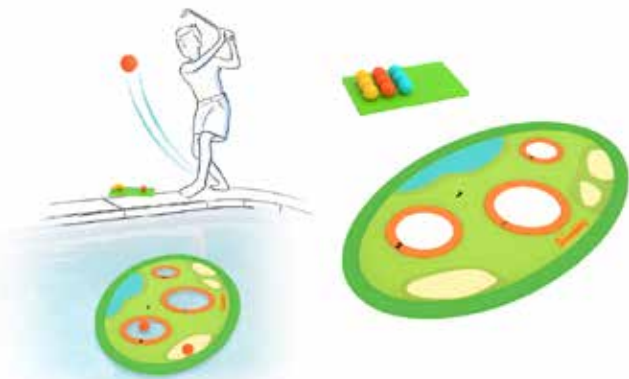

HYDRO GOLF™ **NEW!**

- Bring your golf game to the water!
- Includes 1 floating target, 1 chipping green, and 9 floating golf balls.
- With your best swing hit the ball off of the chipping green and onto the floating course. Aim for the green or a hole in one to gain points.

6068636 | Case Pack: 6